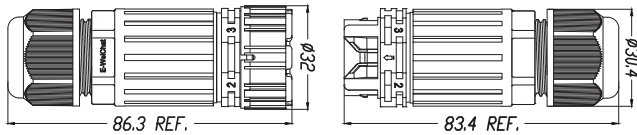

## Options

Number of Poles	4Pin	5Pin	
Seal ring			
Cable range	5~9mm	9~12mm	10~14mm
Stripping length	10~13 mm		

## EW-P25MF-XP

Male & Female Self-locking Screwless Fast Wiring Connector  
(X can be 4/5, denoting the number of poles)

Wiring Method:

Screwless fast wiring

Housing Material: PA66

Seal Ring Material: Silicone Rubber

Terminal Material: Copper alloy

IP Rating: IP68

Fire Rating: V0

Rated Voltage: 450V

Rated Current: 16A

Wire Section: 0.5~2.5mm<sup>2</sup>

Outer Cable Diameter: 5-9mm, 9-12mm, 10-14mm

Pluggable Life: 1,500 times