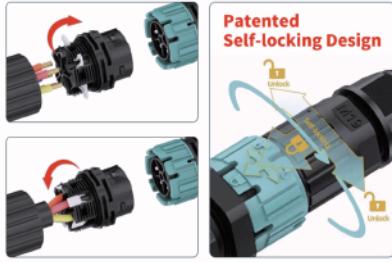

# IP68 Waterproof Connector

**Screw Free**

## Options

Number of Poles	4Pin	5Pin	
Seal ring			
Cable range	5~9mm	9~12mm	10~14mm
Stripping length	10~13 mm		

## EW-P25MF-XP

Male & Female Self-locking Screwless Fast Wiring Connector  
(X can be 4/5, denoting the number of poles)

Wiring Method:

Screwless fast wiring

Housing Material: PA66

Seal Ring Material: Silicone Rubber

Terminal Material: Copper alloy

IP Rating: IP68

Fire Rating: V0

Rated Voltage: 450V

Rated Current: 16A

Wire Section: 0.5~2.5mm<sup>2</sup>

Outer Cable Diameter: 5-9mm, 9-12mm, 10-14mm

Pluggable Life: 1,500 times