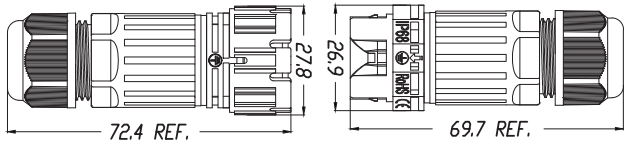

## EW-P23MF-XP

Male & Female Self-locking Screwless Fast Wiring Connector  
(X can be 2/3, denoting the number of poles)

Wiring Method:

Screwless fast wiring

Housing Material: PA66

Seal Ring Material: Silicone Rubber

Terminal Material: Copper alloy

IP Rating: IP68

Fire Rating: V0

Rated Voltage: 450V

Rated Current: 16A

Wire Section: 0.5~2.5mm<sup>2</sup>

Outer Cable Diameter: 5-9mm, 9-12mm

Pluggable Life: 1,500 times

## Options

Number of Poles	 2Pin	 3Pin
Seal ring		
Cable range	5~9mm	9~12mm
Stripping length	11~14 mm	