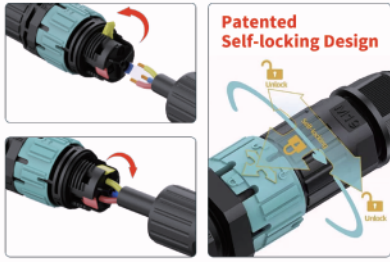

# IP68 Waterproof Connector

**Screw Free**

## EW-P23MF-XP

Male & Female Self-locking Screwless Fast Wiring Connector  
(X can be 2/3, denoting the number of poles)

Wiring Method:

Screwless fast wiring

Housing Material: PA66

Seal Ring Material: Silicone Rubber

Terminal Material: Copper alloy

IP Rating: IP68

Fire Rating: V0

Rated Voltage: 450V

Rated Current: 16A

Wire Section: 0.5~2.5mm<sup>2</sup>

Outer Cable Diameter: 5-9mm, 9-12mm

Pluggable Life: 1,500 times