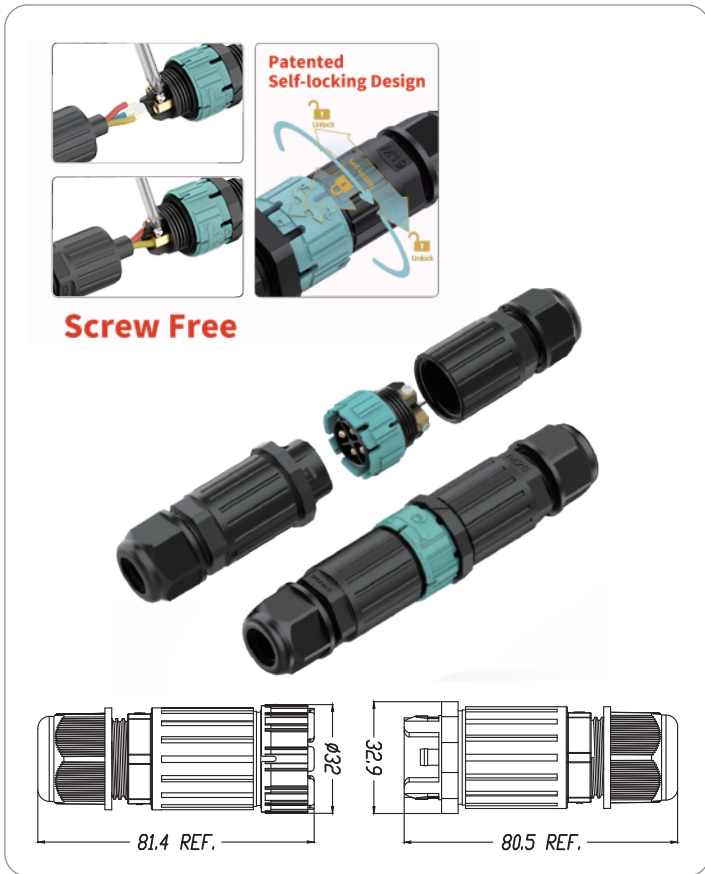

IP68 Waterproof Connector

EW-M28MF-XP

Male & Female Self-locking Screwless Fast Wiring Connector
(X can be 2/3/4/5/6, denoting the number of poles)

Wiring Method:

Screwless fast wiring

Housing Material: PA66

Seal Ring Material: Silicone Rubber

Terminal Material: Copper alloy

IP Rating: IP68

Fire Rating: V0

Rated Voltage: 450V

Rated Current: 2-4Pin: 50A; 5/6Pin: 20A

Wire Section: 2-4Pin: 0.5~6mm²; 5/6Pin: 0.5~2.5mm²

Outer Cable Diameter: 5-9mm, 9-12mm, 10-14mm

Pluggable Life: 1,500 times

Ambient Temperature: -40°C~105°C

Warranty: 3 Years

Options

Number of Poles	2Pin	3Pin	4Pin	5Pin	6Pin
Seal ring					
Cable range	5~9mm	9~12mm	10~14mm		
Stripping length	6~8mm				

Packaging

Export Carton (L*W*H): 42*30*34cm

Quantity: 25pcs / PE PACK (Male & Female packed separately)

200 sets / CTN

Installation Illustration